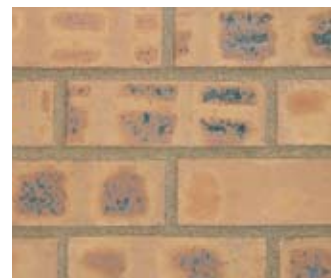

Tambotie Satin FBS
Format: Imperial
Size: 222mm x 106mm x 73mm
Middelwit